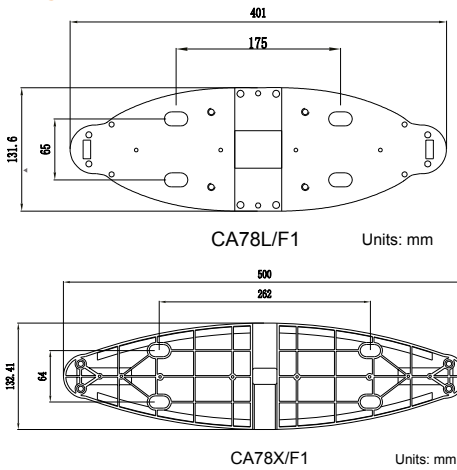

BASE

SPECIFICATIONS

Central Frequency	58KHz
Power Consumption	60W
Fuse of PSU	20A
Current(max.)	0.26@230V, 0.5A@120V
Voltage	110V/220V
Weight	CA78L/F1C: 19.8kg CA78L/F1S: 18.5kg CA78X/F1C: 25.6kg CA78X/F1S: 24.3kg
Alarm Volume	100-130dB
Application Guide	Fashion Stores

PRODUCT CODES

Name	Code	Description	Remark
ATENTO 2.0 Classic	CA78L/F1	Antenna Frame	Frame with antenna coils, without electronics
	CA78L/F1C	Master Antenna, incl. power cable	Stand-alone
	CA78L/F1S	Slave Antenna, incl. cable kit	Works with CA78L/F1C
ATENTO 2.0 Grand	CA78X/F1	Antenna Frame	Frame with antenna coils, without electronics
	CA78X/F1C	Master Antenna, incl. power cable	Stand-alone
	CA78X/F1S	Slave Antenna, incl. cable kit	Works with CA78X/F1C

SYSTEM CONFIGURATION