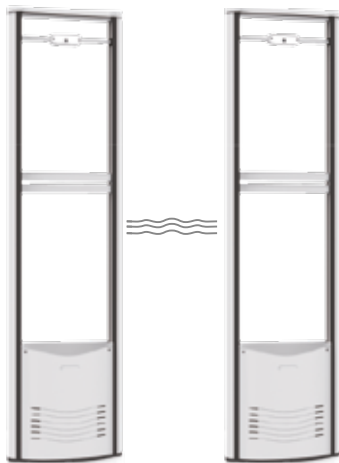

# ATENTO 2.0 CLASSIC/GRAND

THE AM SYSTEM WITH REMOTE SYSTEM MANAGEMENT

ATENTO 2.0 CLASSIC  
CA78L/F1

ATENTO 2.0 GRAND  
CA78X/F1

ADDING VALUE TO RETAIL

Remote system management allows retailers to manage their EAS antennas with remote tuning and real time system monitoring. The Atento antennas come in an ABS design in a standard size, but also in a design which has been developed for stores with wider aisles. Adding the optional visitor counter to this antenna makes the Atento 2.0 Classic/Grand the optimal security solution to improve store aesthetics and to boost sales.

## FEATURES

- **Remote system management**  
Remote antenna tuning, online device monitoring and management and online technical support
- **Visitor counting (optional)**  
Making it easy to collect customer flow data
- **Aesthetically pleasing design**  
Made from ABS
- **Superior performance**  
Consistent detection capabilities  
Higher noise immunity
- **Easy installation with cost effectiveness**  
Built-in electronics within the base cover  
Increase work-efficiency
- **Applicable for various store aisles**  
Up to 2.6m (8.5ft) detection distance  
Classic and Grand for your choice  
Applicable in various configurations

### Dimensions

CA78L/F1	CA78X/F1
Height: 1548mm / 61"	Height: 1600mm / 63"
Width: 405mm / 16"	Width: 500mm / 20"
Depth: 130mm / 5"	Depth: 132mm / 5"